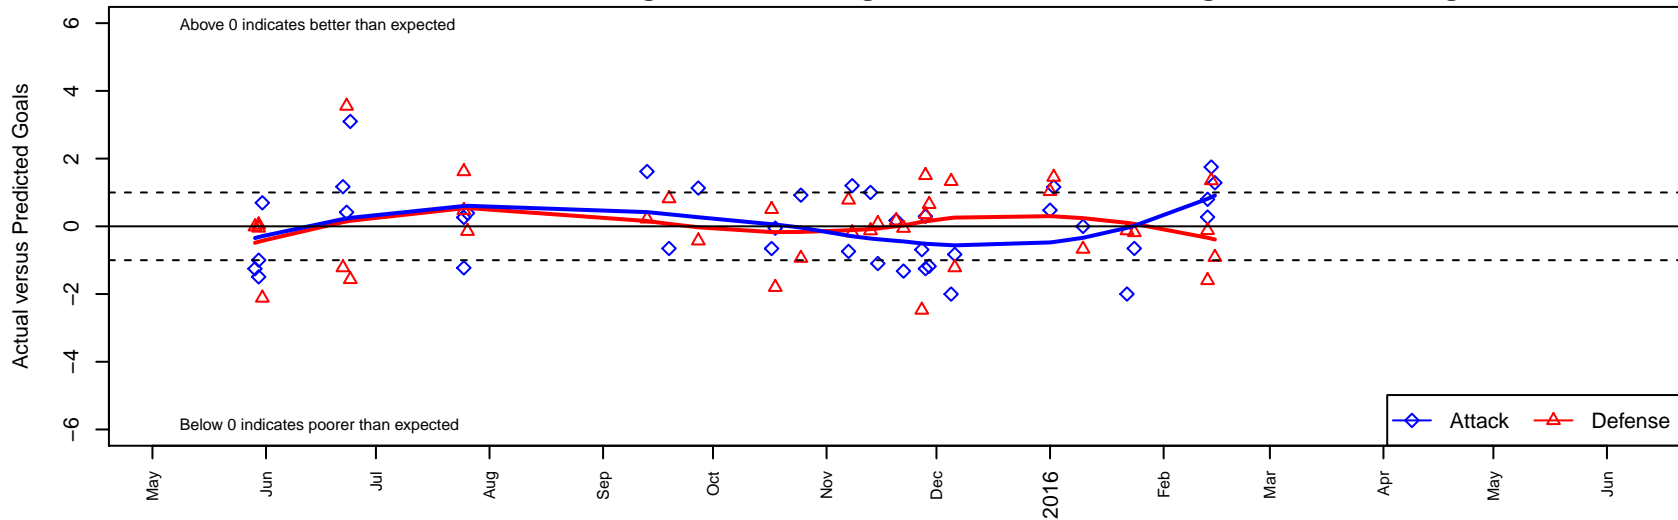

WPFC Black B97

Washington Premier FC
 Tacoma, WA
 B97 total strength=1850
 attack=45.81 defense=31.64
 fall league = RCL B96 Div 1

alt names used:
 WPFC 97 Black (WA) (SC)
 WASHINGTON PREMIER FC WPFC B97 BLAI
 WPFC B97 Black (A)
 WASHINGTON PREMIER FC WPFC B97 BLAI
 WPFC B97 Black (A)

Venues played:
 2014 Showcase of Champions WCDA U17
 2014 Showcase of Champions U17 White
 2015 Far West Regionals U17
 2015 Surf Cup Surf Super Cup U18
 2015 RCL B96 Div 1
 2015 LV Mayors Fall Classic U-18 WCDA U18
 2015 FWRL B97
 2015 WYS Championship B97
 2015 PDT Phoenix Showcase – Blue U19

WPFC Black B97
 Dots are actual minus expected GF (blue circles) and GA (red triangles).
 Blue line is smoothed change in attack strength. Red is smoothed change in defense strength.

**attack and defense variance (black dot)
relative to other teams
and top 10 in region**