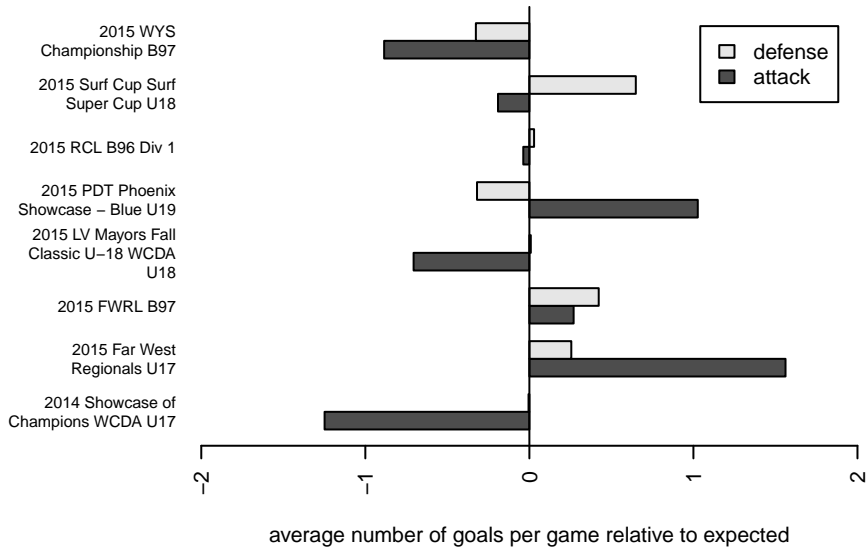

Performance relative to 13 month average