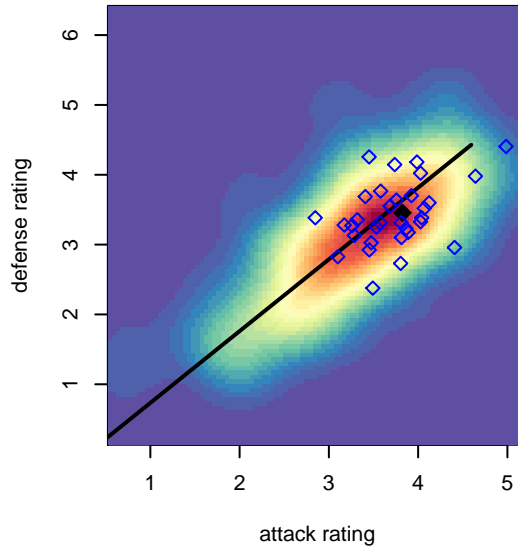

**attack and defense rating
relative to others at age
and all opponents in last 13 months**