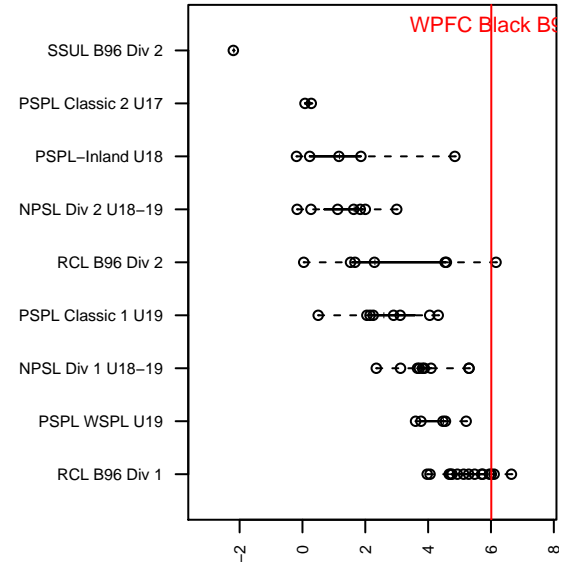

**attack and defense rating
relative to others at age
and all opponents in last 13 months**