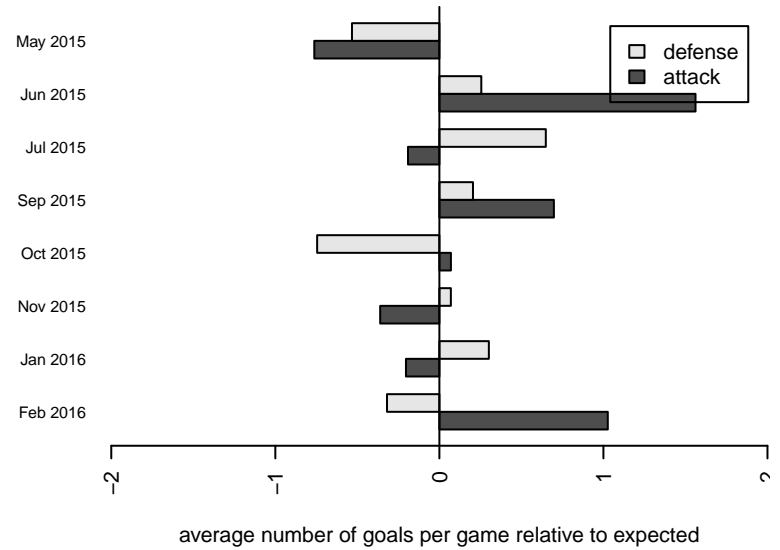

Performance relative to 13 month average